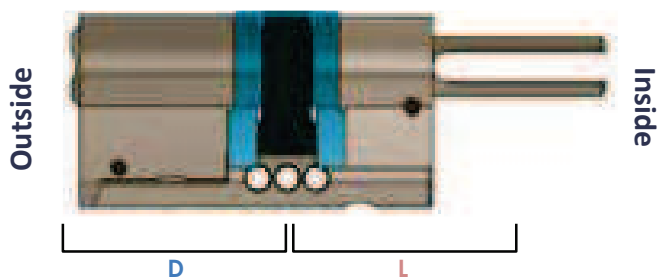

#### SOMFY cylinder:

Somfy cylinder size and configuration are adjustable and can cover the following combinations of outside/inside lock dimensions:

	D	L
<b>Standard cylinder</b>	30 mm	50 – 45 – 40 – 35 – 30 mm
	35 mm	45 – 40 – 35 – 30 – 25 mm
	40 mm	40 – 35 – 30 – 25 – 20 mm
<b>Long cylinder</b>	45 mm	50 – 45 – 45 – 35 – 30 mm
	50 mm	45 – 40 – 35 – 30 – 25 mm
	55 mm	40 – 35 – 30 – 25 – 20 mm