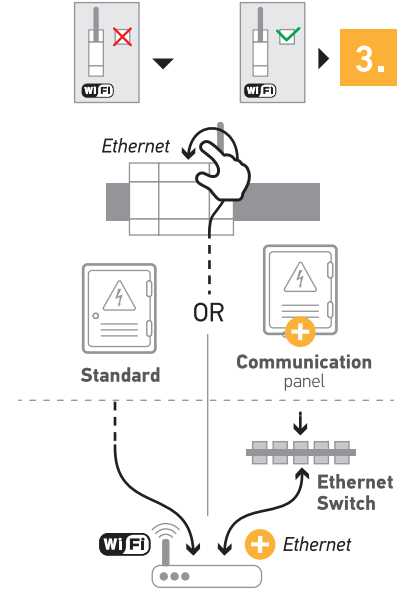

TaHoma® *DIN-Rail*

OFFline installation NO Internet

ONline installation WITH Internet

REQUIRES

OPTIONAL FOR

1. INSTALL

2. CONNECT

3. CONFIGURE

Tahoma® DIN-Rail

Offline installation
 NO Internet

Online installation
 WITH Internet

REQUIRES

Registered Somyfy PRO account

Computer

Additional 3G/4G router

Additional Circuit breaker (2A recommended)