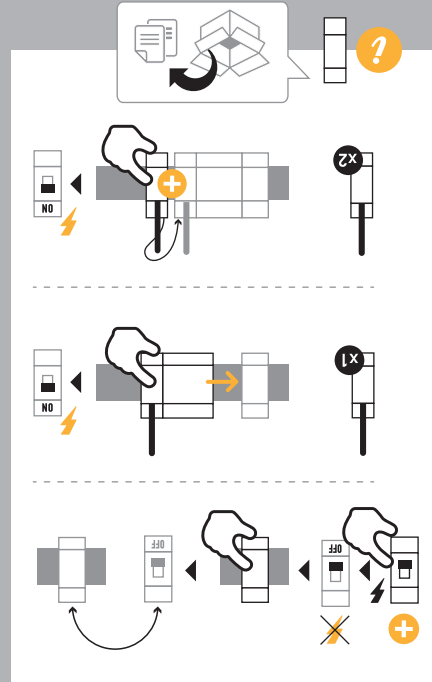

Tahoma® DIN-Rail

Offline installation
NO Internet

Online installation
WITH Internet

REQUIRES

Registered Somyfy PRO account

Computer

Additional 3G/4G router

Additional Circuit breaker (2A recommended)

OPTIONAL FOR

Communication panel

Additional Ethernet cable

1. INSTALL