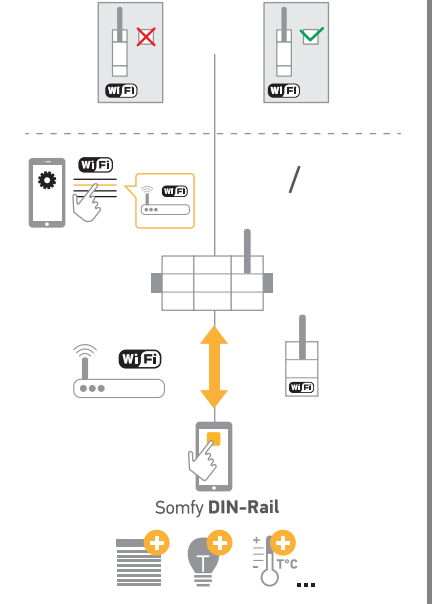

TaHoma® *DIN-Rail*

OFFline installation NO Internet

ONline installation WITH Internet

REQUIRES

OPTIONAL FOR

1. INSTALL

2. CONNECT

3. CONFIGURE

Tahoma® DIN-Rail

Offline installation
 NO Internet

Online installation
 WITH Internet

REQUIRES

Registered Somyfy PRO account

Computer

Additional 3G/4G router

Additional Circuit breaker (2A recommended)