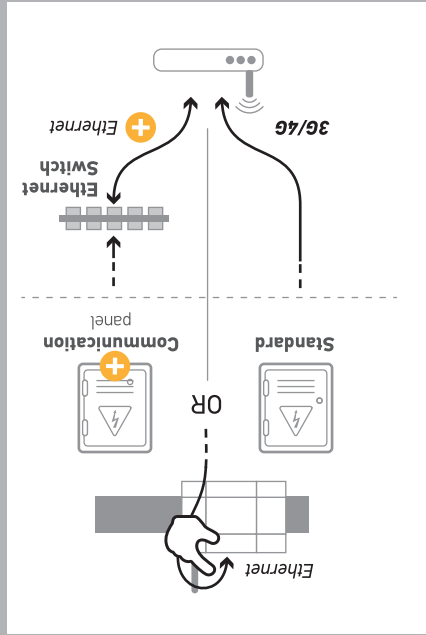

Tahoma® DIN-Rail

Offline installation
 NO Internet

Online installation
 WITH Internet

REQUIRES

Registered Somyfy PRO account

Computer

Additional 3G/4G router

Additional Circuit breaker (2A recommended)

OPTIONAL FOR

Communication panel

Additional Ethernet cable

1. INSTALL

2. CONNECT

3. CONFIGURE

Somyfy PRO

NL	somyfy.nl	FR	somyfy.fr
BE	somyfy.be	DE	somyfy.de
DK	somyfy.dk	NO	somyfy.no
SE	somyfy.se	AT	somyfy.at
CH	somyfy.ch	FI	somyfy.fi

Icons: Lightbulb, Gear, Document, Plus sign, Arrow, Web interface, Select box, Activate box, No user info, Somyfy PRO website, Tahoma® DIN-Rail.

somyfy®