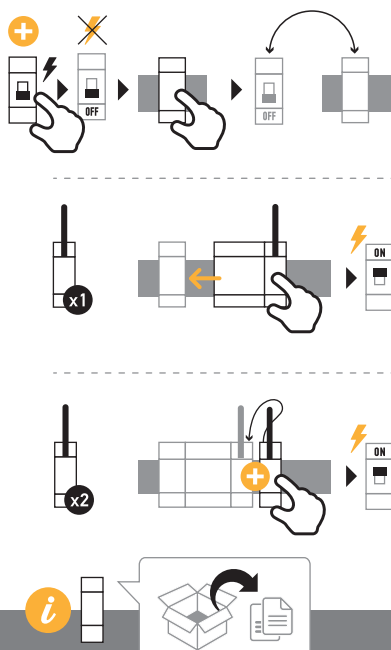

TaHoma® *DIN-Rail*

OFFline installation NO Internet

ONline installation WITH Internet

REQUIRES

OPTIONAL FOR

1. INSTALL

2. CONNECT

3. CONFIGURE

Tahoma® DIN-Rail

Offline installation
 NO Internet

Online installation
 WITH Internet

REQUIRES

Registered Somyfy PRO account

Computer

Additional 3G/4G router

Additional Circuit breaker (2A recommended)