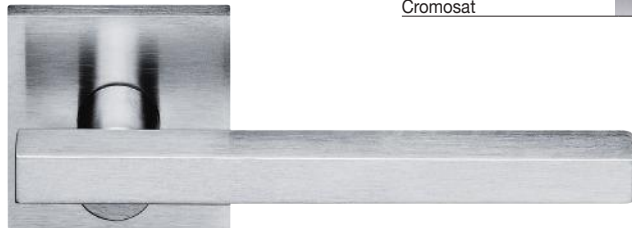

JP 1 Duemila - H 358

Design: John Pawson
Ottone / Brass

Maniglia per porta / Door handle

Finiture / Finishes

Cromo

Cromosat

In abbinamento sono disponibili / Coordinated accessories

H 358 F R5-41

K 3020 R6-7-8 BZG - 50/85

K 3020 RG6-7-8 BZG - 50/85